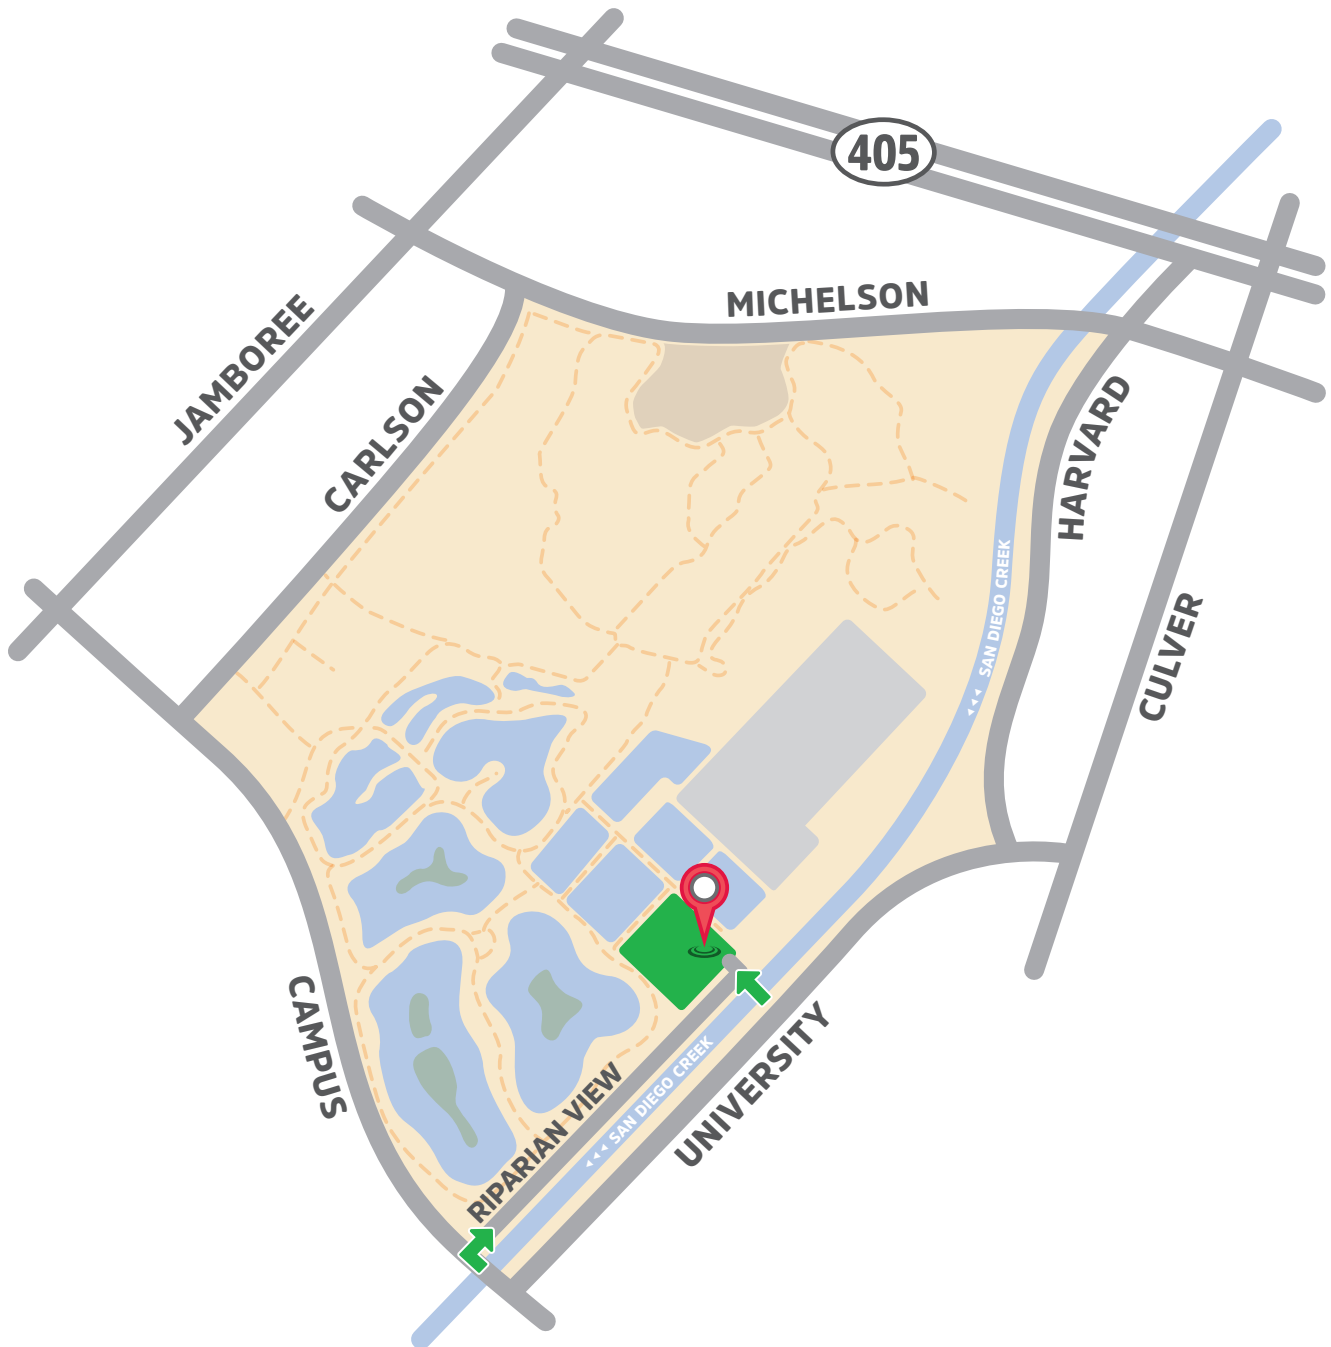

Map to San Joaquin Marsh & Campus

15 Riparian Way, Irvine, CA 92612

- ➔ Turn onto Riparian View from Campus Drive (**right turn only** from Campus onto Riparian View; no access from Michelson).
- ➔ Turn left into the Marsh Campus parking and overflow parking areas.