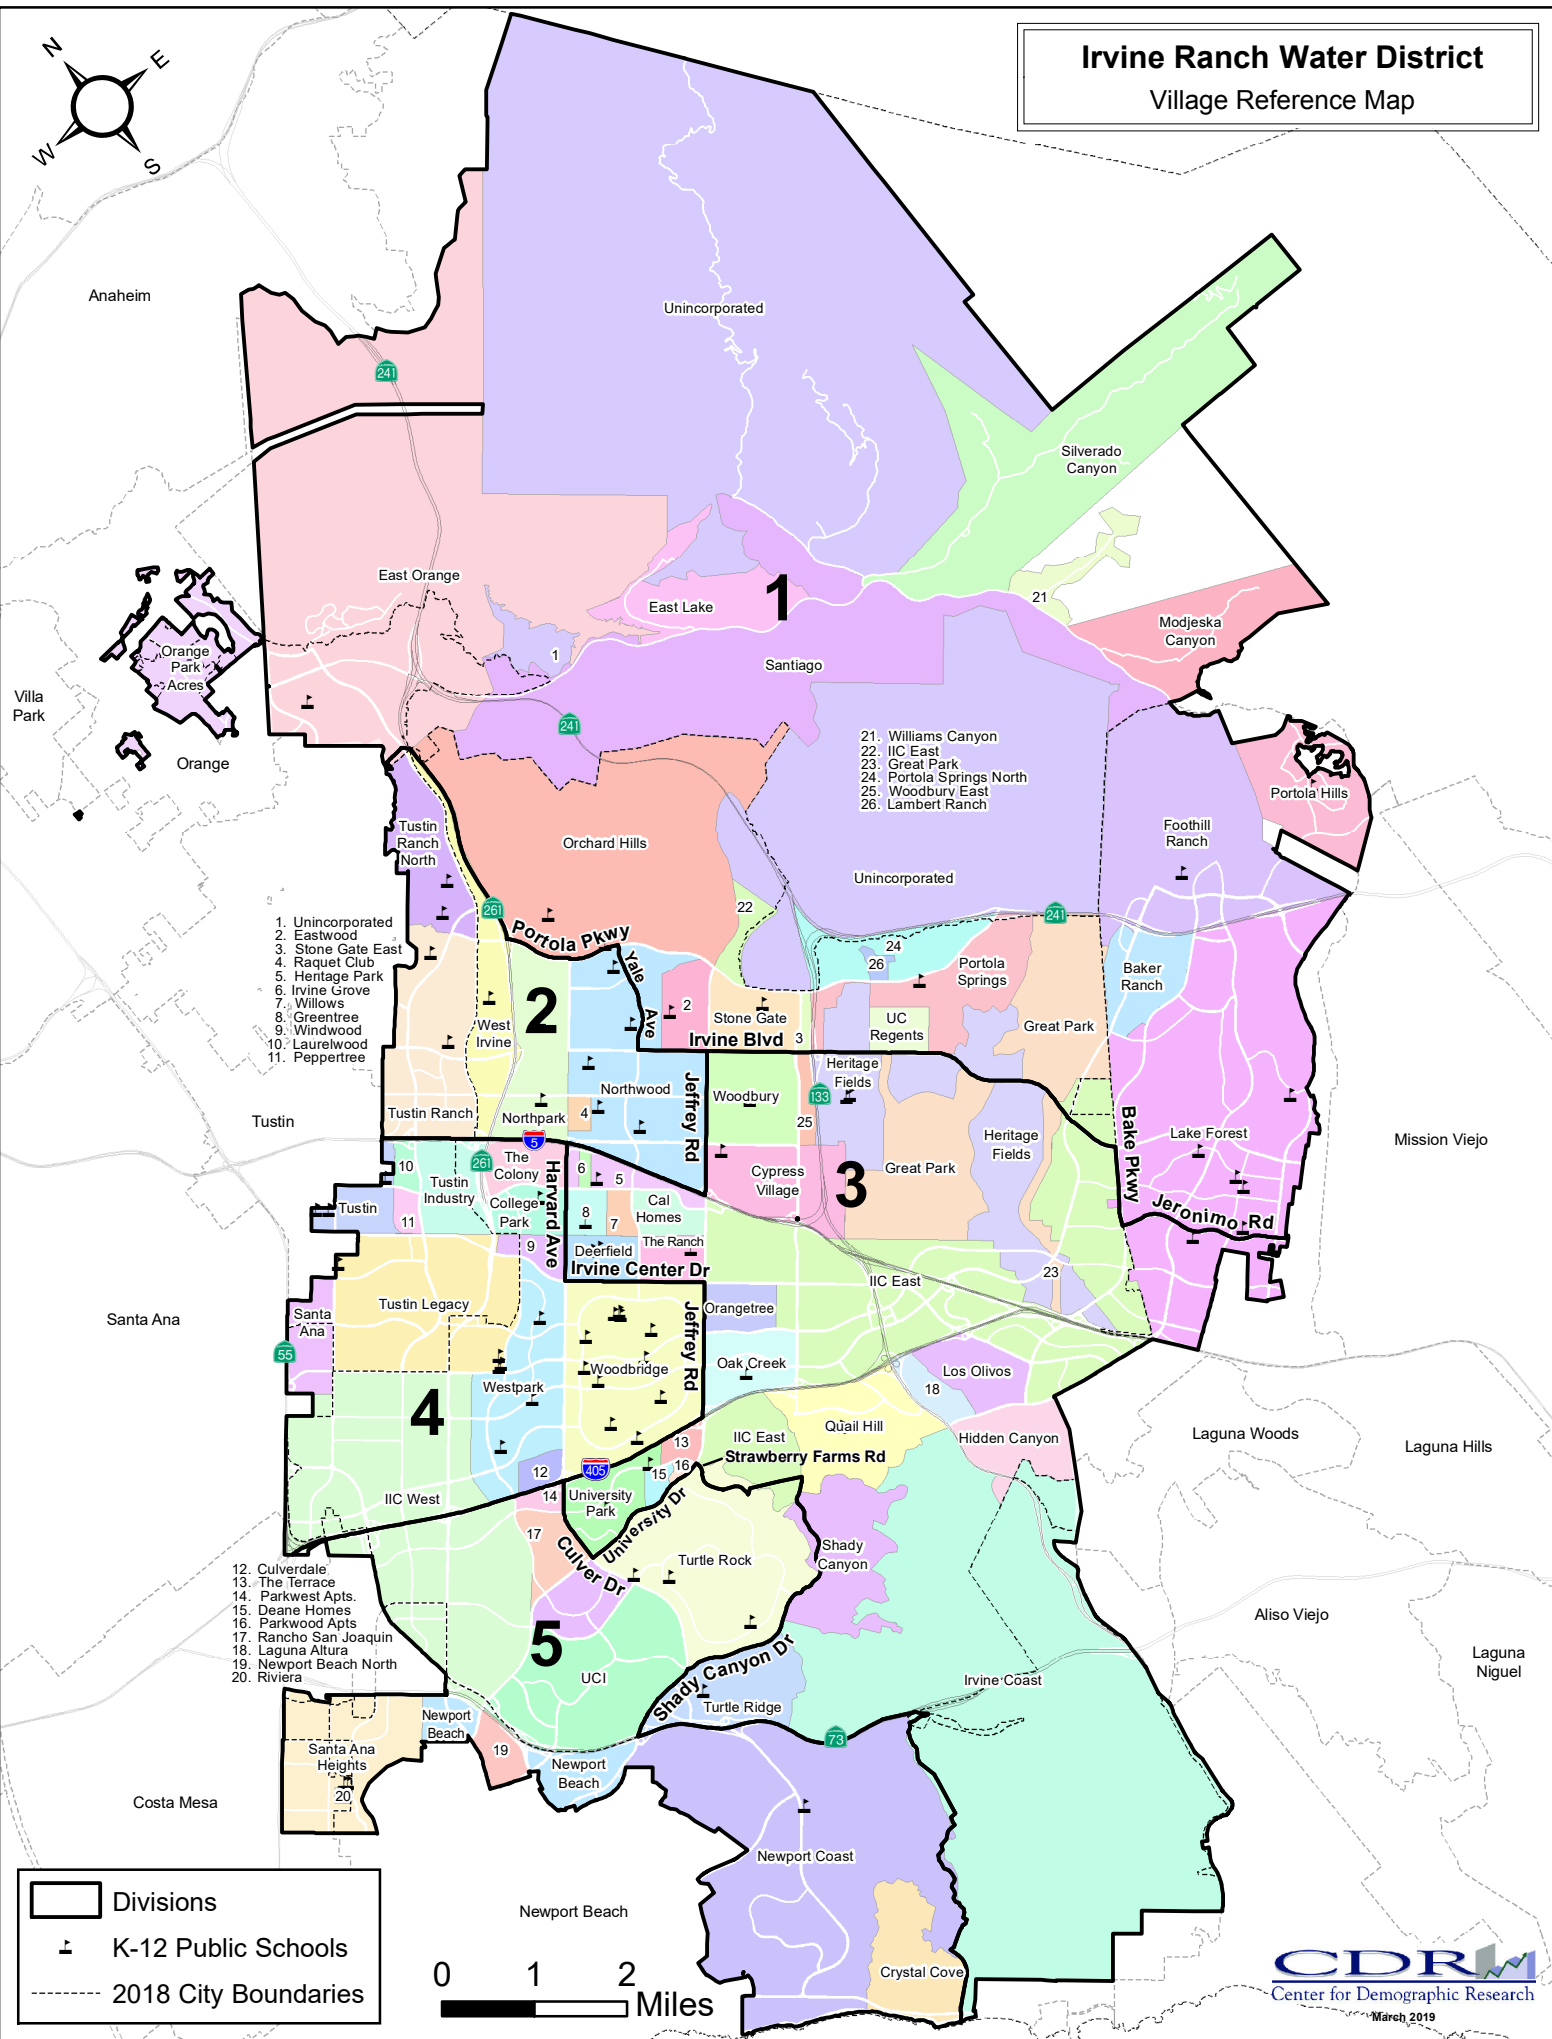

Irvine Ranch Water District Village Reference Map

1. Unincorporated
2. Eastwood
3. Stone Gate East
4. Raquet Club
5. Heritage Park
6. Irvine Grove
7. Willows
8. Greentree
9. Windwood
10. Laurelwood
11. Peppertree

21. Williams Canyon
22. IIC East
23. Great Park
24. Portola Springs North
25. Woodbury East
26. Lambert Ranch

12. Culverdale
13. The Terrace
14. Parkwest Apts.
15. Deane Homes
16. Parkwood Apts.
17. Rancho San Joaquin
18. Laguna Altura
19. Newport Beach North
20. Riviera

Divisions
 K-12 Public Schools
 2018 City Boundaries