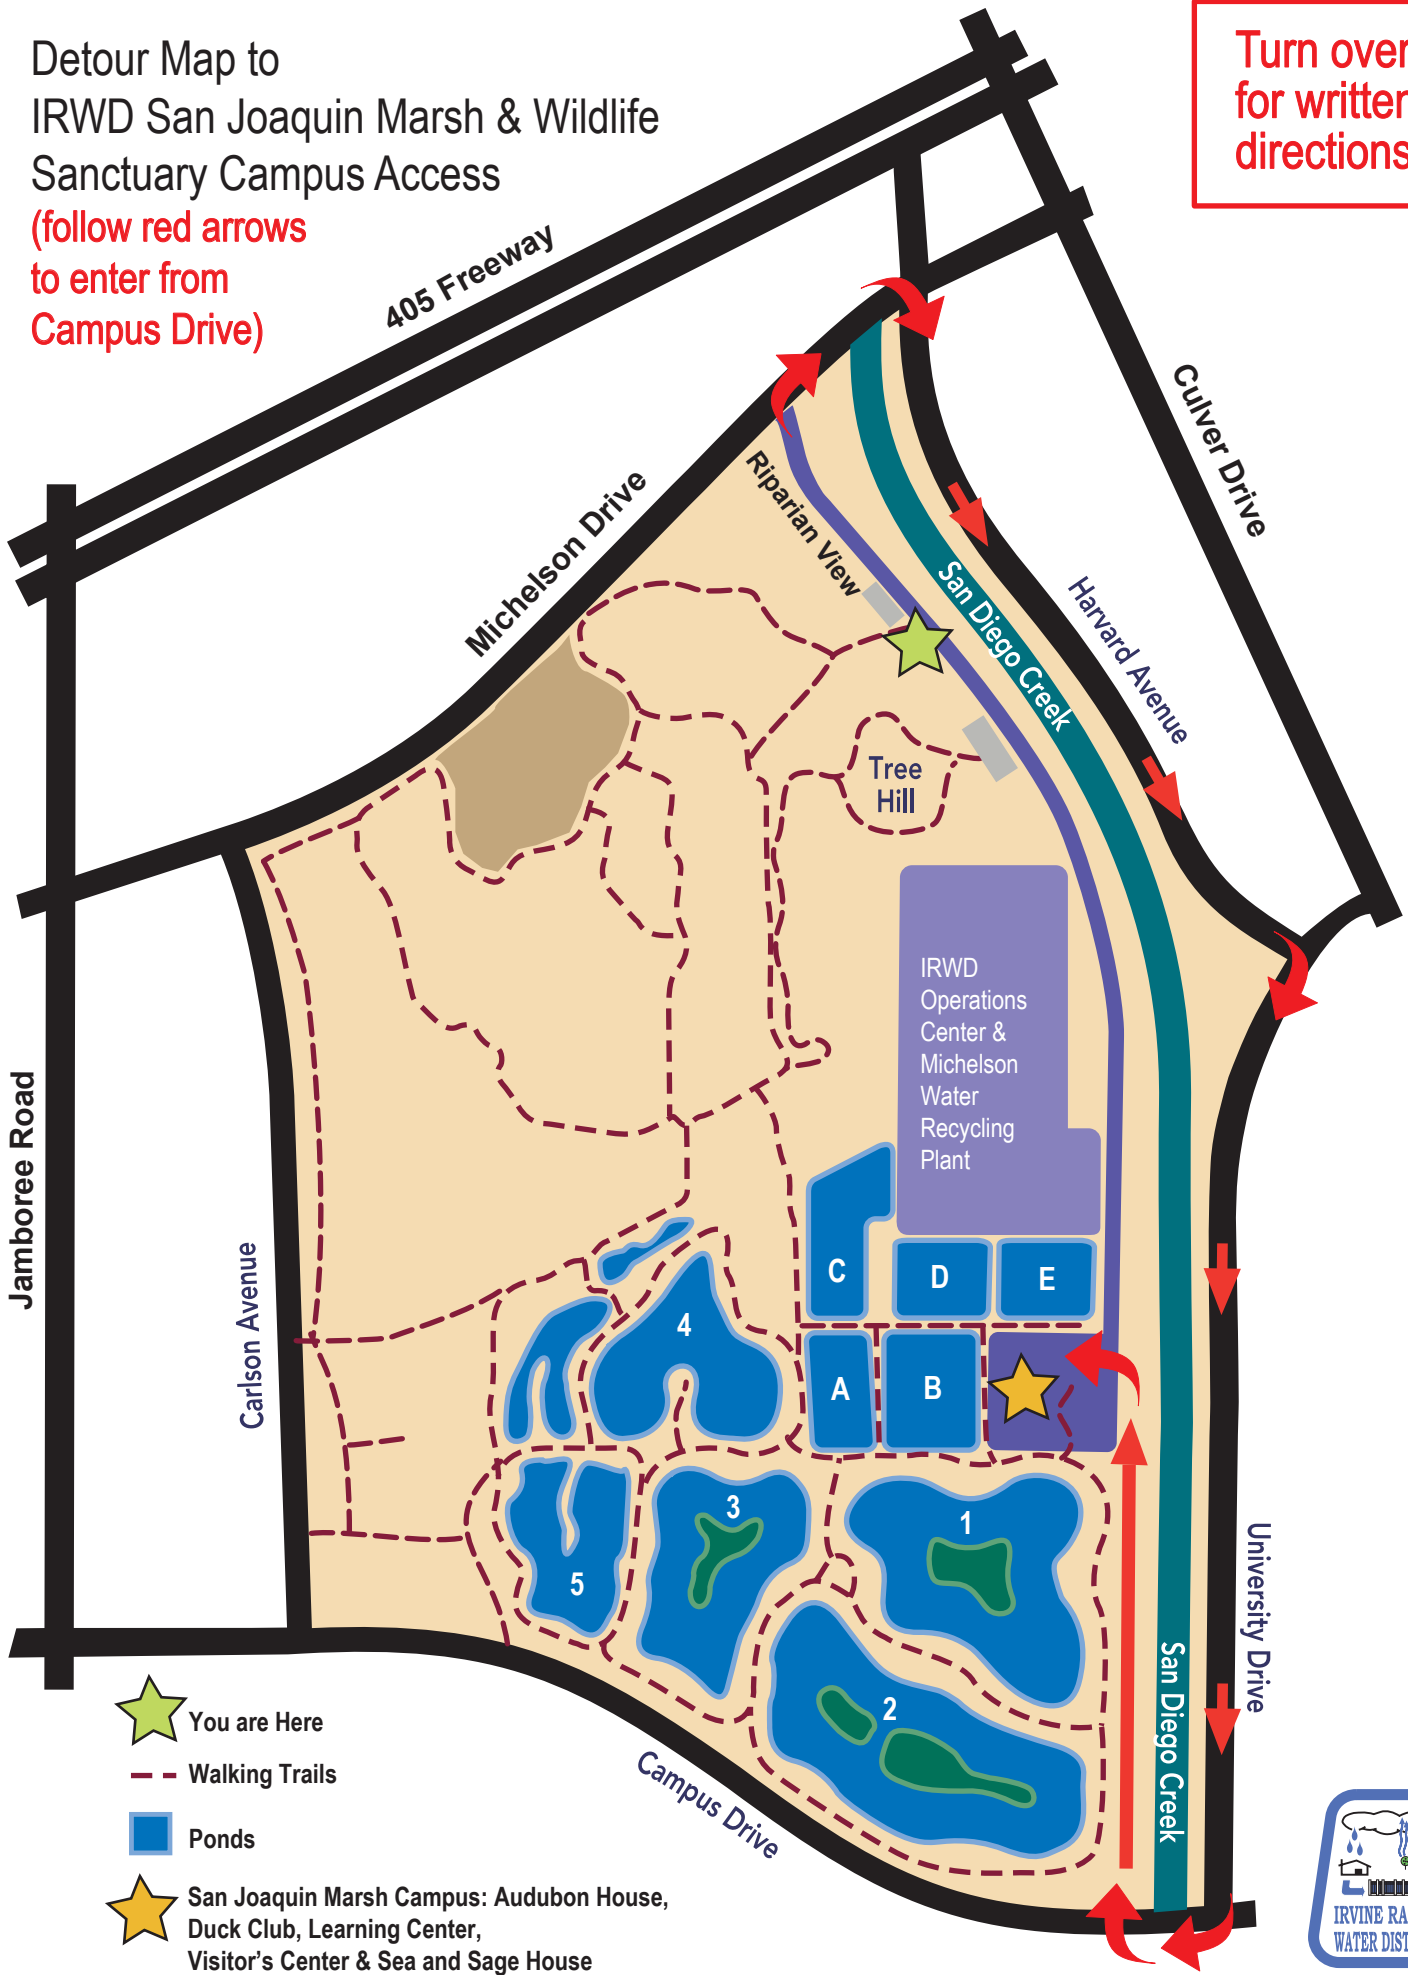

Detour Map to  
IRWD San Joaquin Marsh & Wildlife  
Sanctuary Campus Access

(follow red arrows  
to enter from  
Campus Drive)

Turn over  
for written  
directions

-  You are Here
-  Walking Trails
-  Ponds
-  San Joaquin Marsh Campus: Audubon House, Duck Club, Learning Center, Visitor's Center & Sea and Sage House

Detour Directions to  
IRWD San Joaquin Marsh & Wildlife  
Sanctuary Campus Access

Turn around

Turn right on Michelson Drive at Riparian View

Turn right on Harvard Avenue

Turn right on University Drive

Turn right on Campus Drive

Make an immediate right at the marked entrance  
to IRWD San Joaquin Marsh Campus