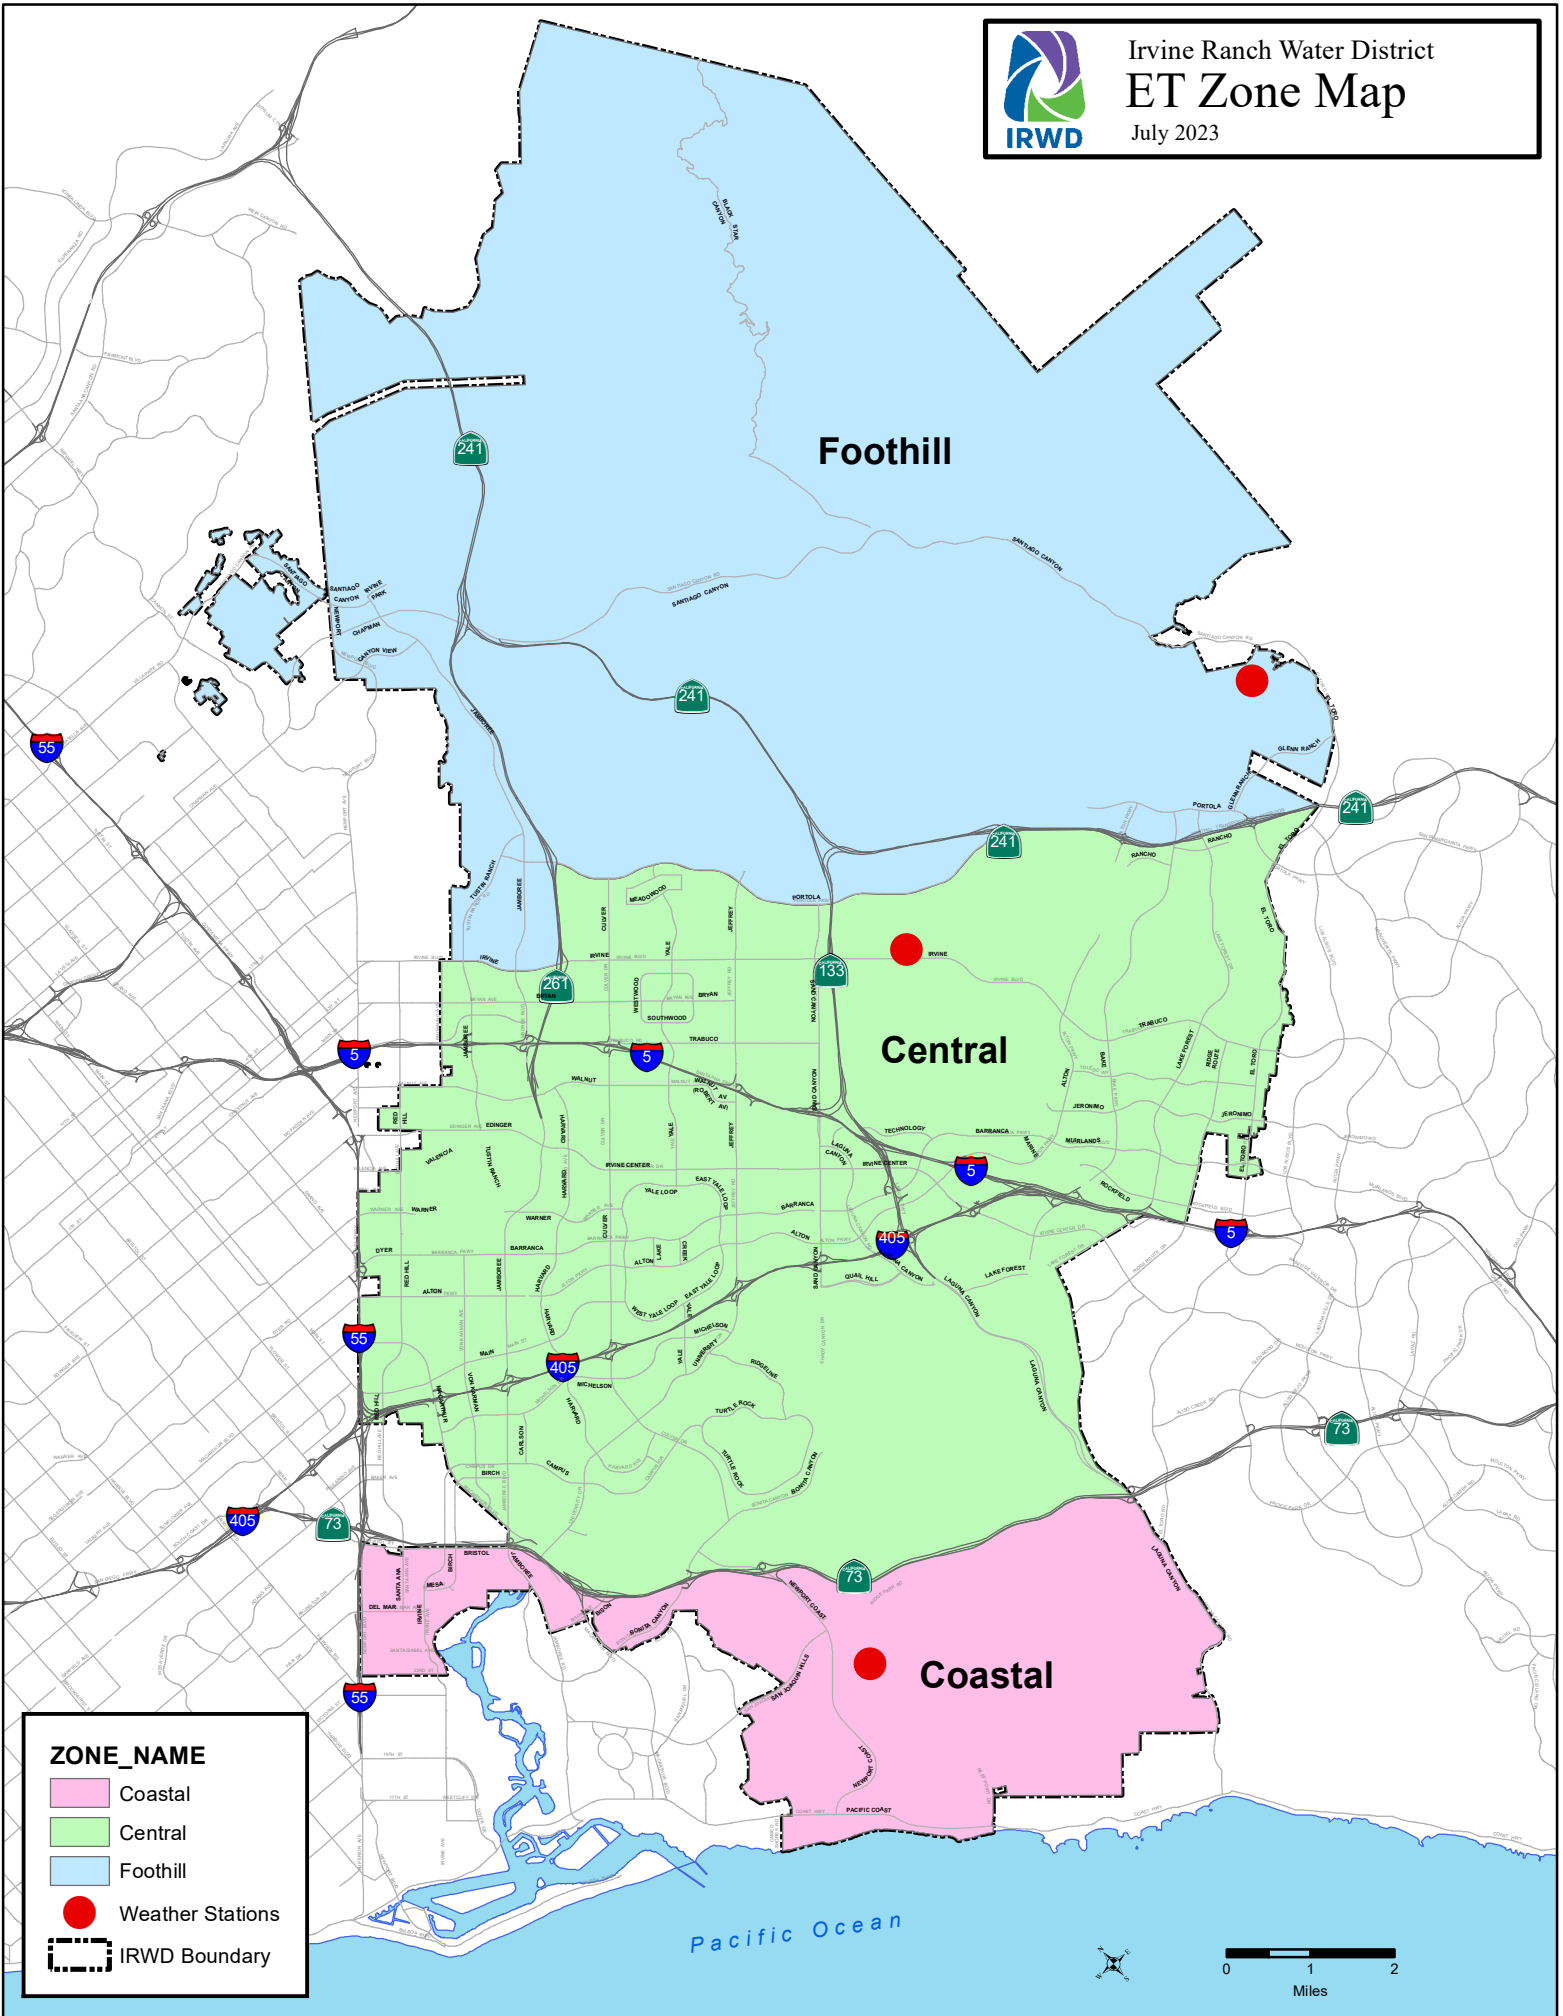

Irvine Ranch Water District

# ET Zone Map

July 2023

### ZONE\_NAME

Coastal

Central

Foothill

Weather Stations

IRWD Boundary

0 1 2  
Miles